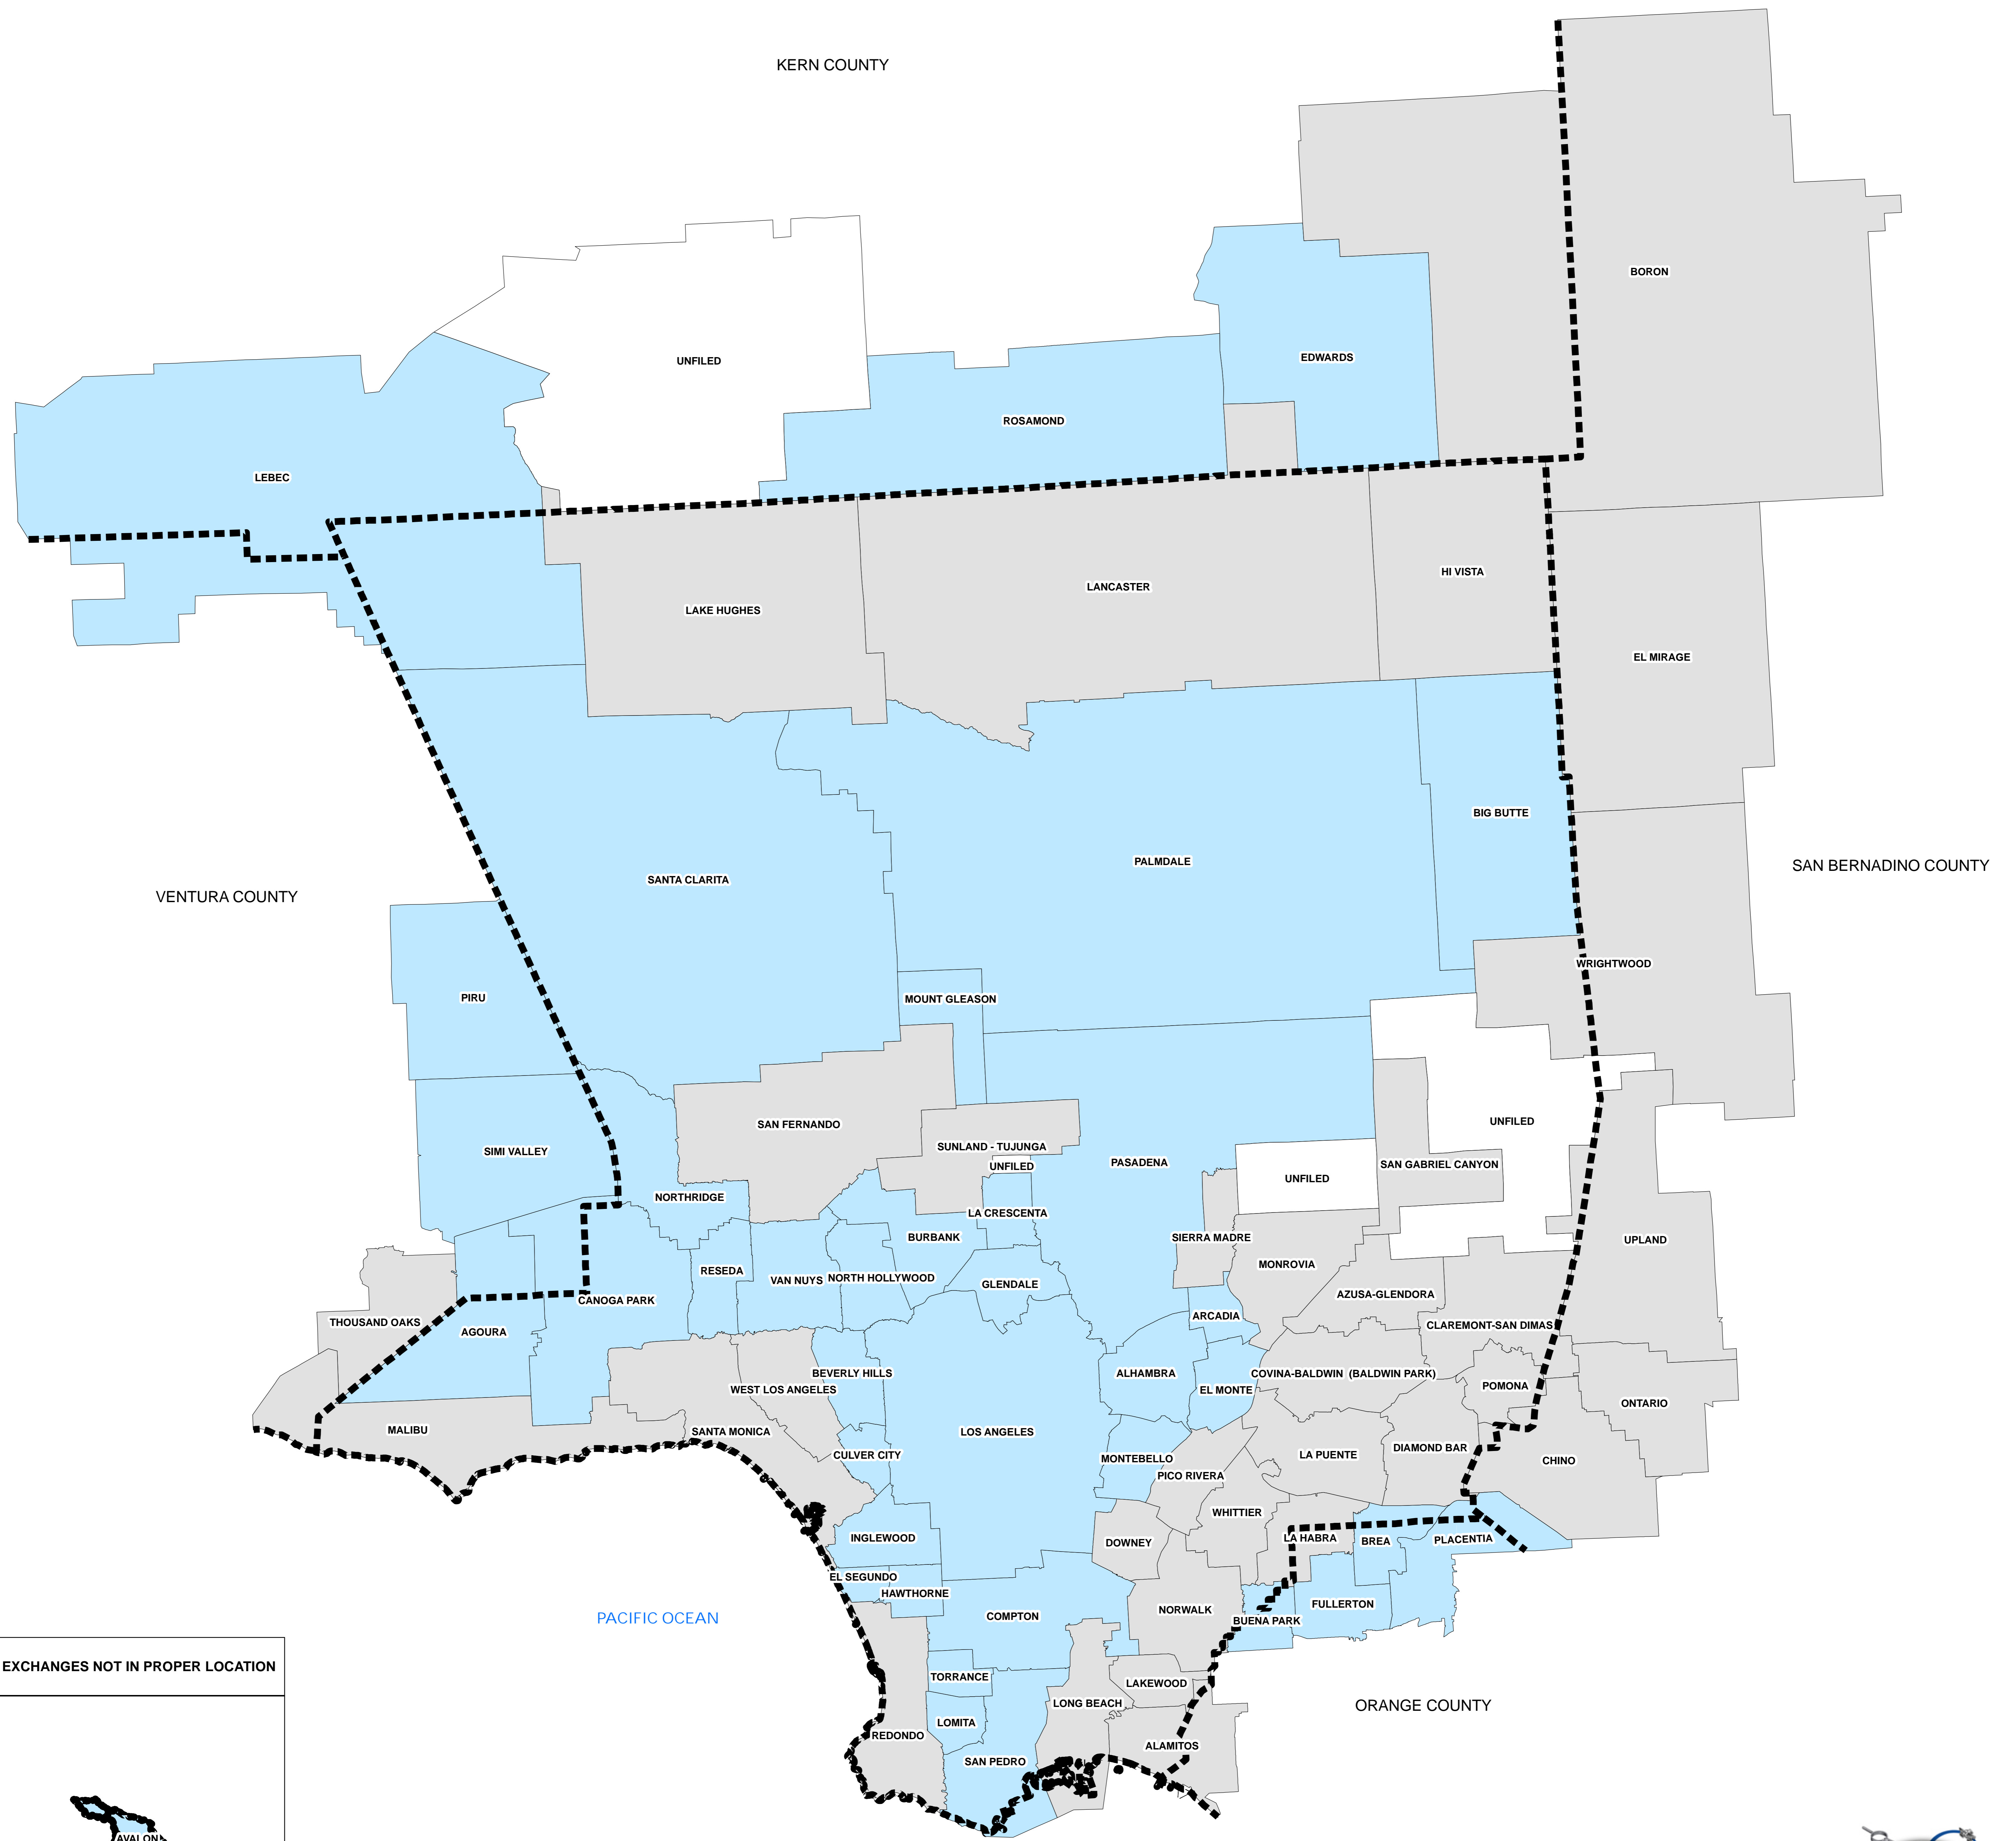

at&t EXCHANGE BOUNDARIES WITHIN LOS ANGELES COUNTY

ISLAND EXCHANGES NOT IN PROPER LOCATION